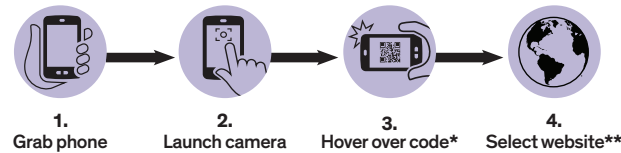

WHAT ARE SELF-LIGATING BRACES?

Self-ligating braces are different from traditional braces as they do not require elastic ties to hold the archwire in the bracket slot. The placement of elastic ties on traditional braces puts unnecessary pressure and increased friction on your teeth, which causes discomfort and slows treatment. Instead of elastic ties, **SLX 3D** Self-Ligating Braces feature a sliding gate that opens and closes to engage the wire, allowing the teeth to move quickly, more easily, and more comfortably than conventional braces.*

* Based on the study "Self-ligating brackets: where are we now" N.W.T. Harradine, Journal of Clinical Orthodontics, 2003

REVOLUTION

CARRIERE®
CONFIDENCE. FOR LIFE.™

If you would like to watch a video of more patients and their results using the **SLX 3D** Self-Ligating Braces, follow the instructions below: